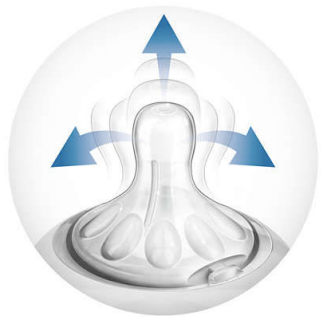

PHILIPS
AVENT

Natural nipple
2 pieces Variable flow, 3m+

Highlights

Natural latch on

The wide breast shaped nipple promotes natural latch on similar to the breast, making it easy for your baby to combine breast and bottle feeding.

Unique comfort petals

Petals inside the nipple increase softness and flexibility without nipple collapse. Your baby will enjoy a more comfortable and contented feed.

Advanced anti-colic valve

Innovative twin valve designed to reduce colic and discomfort by venting air into the bottle and not baby's tummy.

BPA free

This nipple is made from silicone - a BPA-free material (Following EU directive 2011/8/EU)

Different flow rates

Philips Avent offers four different flow rates to keep up with your baby's growth. Remember that age indications are approximate as babies develop at different rates. Philips Avent offers the newborn flow nipple with 1 hole (0M+), the slow flow nipple with 2 holes (1M+), the medium flow nipple with 3 holes (3M+) and the fast flow nipple with 4 holes (6M+). All nipples are available in twin packs.