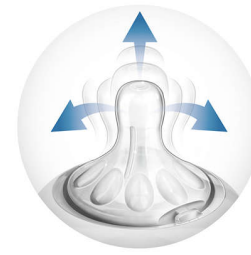

## Compatibility across the range

The new Philips Avent Natural bottle is compatible with the Philips Avent range, excluding Classic bottles and cup handles. We advise to use the Natural bottles with Natural feeding nipples only.

## Natural latch on

The wide breast shaped nipple promotes natural latch on similar to the breast, making it easy for your baby to combine breast and bottle feeding.

## Unique comfort petals

Petals inside the nipple increase softness and flexibility without nipple collapse. Your baby will enjoy a more comfortable and contented feed.