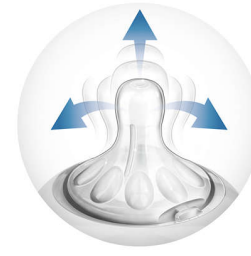

## Compatibility across the range

The new Philips Avent Natural bottle is compatible with the Philips Avent range, excluding Classic bottles and cup handles. We advise to use the Natural bottles with Natural feeding nipples only.

## Natural latch on

The wide breast shaped nipple promotes natural latch on similar to the breast, making it easy for your baby to combine breast and bottle feeding.

## Unique comfort petals

Petals inside the nipple increase softness and flexibility without nipple collapse. Your baby will enjoy a more comfortable and contented feed.