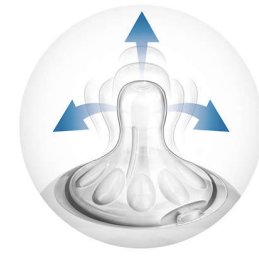

Natural latch on

The wide breast shaped nipple promotes natural latch on similar to the breast, making it easy for your baby to combine breast and bottle feeding.

Simple to use and clean

Wide bottle neck makes filling and cleaning easy. Only a few parts for quick and simple assembly.

This bottle is BPA free*

The Philips Avent Natural bottle is made of BPA free* material.

Unique comfort petals

Petals inside the nipple increase softness and flexibility without nipple collapse. Your baby will enjoy a more comfortable and contented feed.

Specifications

Design

Bottle design: Ergonomic shape, Wide neck, Decoration

Material

Bottle: Polypropylene, BPA free*

Nipple: BPA free*, Silicone

What is included

Baby bottle: 1 pcs