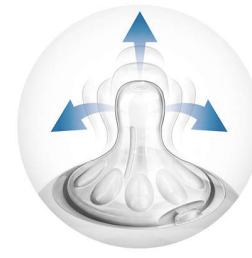

Ergonomic shape

Due to the unique shape, the bottle is easy to hold and grip in any direction for maximum comfort, even for baby's tiny hands.

This bottle is BPA free*

The Philips Avent Natural bottle is made of BPA free* material.

Compatibility across the range

The new Philips Avent Natural bottle is compatible with the Philips Avent range, excluding Classic bottles and cup handles. We advise to use the Natural bottles with Natural feeding nipples only.

Natural latch on

The wide breast shaped nipple promotes natural latch on similar to the breast, making it easy for your baby to combine breast and bottle feeding.

Unique comfort petals

Petals inside the nipple increase softness and flexibility without nipple collapse. Your baby will enjoy a more comfortable and contented feed.