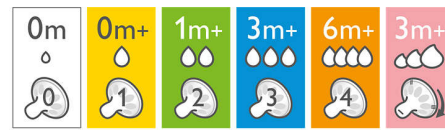

A comfortable and contented feed for your baby

- Flexible spiral design combined with comfort petals

Highlights

Natural latch on

The wide breast shaped nipple promotes a natural latch on similar to the breast, making it easy for your baby to combine breast and bottle feeding.

Anti-colic valve technology

Our unique anti-colic valve technology was designed to reduce colic and discomfort, by venting air away from your baby's tummy.

Simple to use and clean

Wide bottle neck makes filling and cleaning easy. Only a few parts for quick and simple assembly.

Ultra soft nipple

The nipple has an ultra soft texture, designed to mimic the feel of the breast.

Choosing the right nipple

The Philips Avent Natural range offers different nipple softness and increasing flow rates for every development stage of your baby.