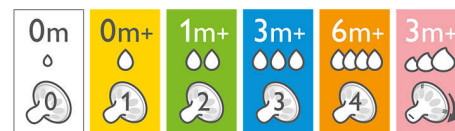

Choosing the right nipple

The Philips Avent Natural range offers different nipple softness and increasing flow rates for every development stage of your baby.