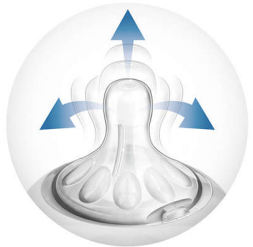

Easy to hold and grip in any direction

- Ergonomic shape for maximum comfort

Highlights

Natural latch on

The wide breast shaped nipple promotes natural latch on similar to the breast, making it easy for your baby to combine breast and bottle feeding.

Unique comfort petals

Petals inside the nipple increase softness and flexibility without nipple collapse. Your baby will enjoy a more comfortable and contented feed.

Advanced anti-colic valve

Innovative twin valve designed to reduce colic and discomfort by venting air into the bottle and not baby's tummy.