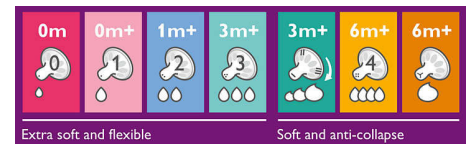

Fits your baby's growing needs

The Philips Avent range offers different teats for every development stage of your baby. With different teat softness, flexibility and design and with increasing flow rates that keep up with your baby's growth and development. Remember that age indications are approximate as babies develop at different rates.