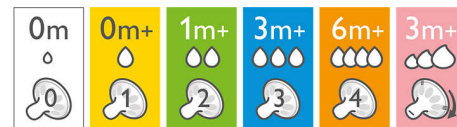

A comfortable and contented feed for your baby

- Flexible spiral design combined with comfort petals

Highlights

Natural latch on

The wide breast shaped nipple promotes a natural latch on similar to the breast, making it easy for your baby to combine breast and bottle feeding.

Ultra soft nipple

The nipple has an ultra soft texture, designed to mimic the feel of the breast.

Choosing the right nipple

The Philips Avent Natural range offers different nipple softness and increasing flow rates for every development stage of your baby.