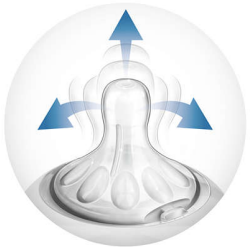

Easy to hold and grip in any direction

- Ergonomic shape for maximum comfort

Highlights

Natural latch on

The wide breast shaped nipple promotes natural latch on similar to the breast, making it easy for your baby to combine breast and bottle feeding.

Unique comfort petals

Petals inside the nipple increase softness and flexibility without nipple collapse. Your baby will enjoy a more comfortable and contented feed.

Advanced anti-colic valve

Innovative twin valve designed to reduce colic and discomfort by venting air into the bottle and not baby's tummy.

Ergonomic shape

Due to the unique shape, the bottle is easy to hold and grip in any direction for maximum comfort, even for baby's tiny hands.

Compatibility across the range

The new Philips Avent Natural bottle is compatible with the Philips Avent range, excluding Classic bottles and cup handles. We advise to use the Natural bottles with Natural feeding nipples only.