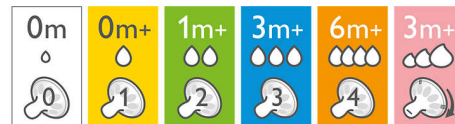

Choosing the right nipple

The Philips Avent Natural range offers different nipple softness and increasing flow rates for every development stage of your baby.