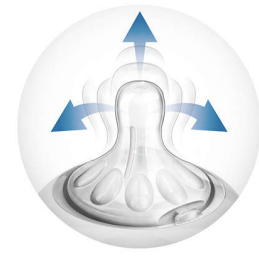

## Compatibility across the range

The new Philips Avent Natural bottle is compatible with the Philips Avent range, excluding Classic bottles and cup handles. We advise to use the Natural bottles with Natural feeding nipples only.

## Natural latch on

The wide breast shaped nipple promotes natural latch on similar to the breast, making it easy for your baby to combine breast and bottle feeding.

## Unique comfort petals

Petals inside the nipple increase softness and flexibility without nipple collapse. Your baby will enjoy a more comfortable and contented feed.