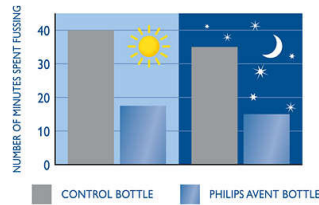

Significantly reduces fussing

Sleep and nutrition are vital to your baby's health and happiness. A randomised clinical trial was carried out to see whether infant baby bottle design affects "infant behavior". The Philips Avent Classic baby bottle was shown to significantly reduce fussing by approximately 28 minutes a day as compared to the comparator bottle (46 min vs 74 min, $p=0.05$) This was especially true during the night-time.**