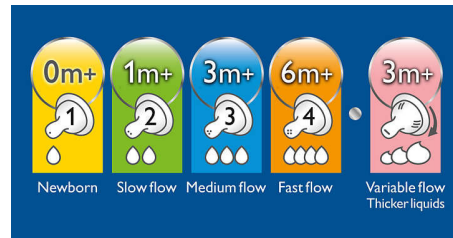

## Unique anti-colic system

As your baby feeds, the unique valve on the nipple flexes to allow air into the bottle instead of your baby's tummy.\*

## Easy latch on

Unique valve on the nipple flexes to your baby's feeding rhythm. Milk will only flow at the pace

chosen by your baby to minimize overeating and spit-up, burping and gas

## Significantly reduces fussing

Sleep and nutrition are vital to your baby's health and happiness. A randomised clinical trial was carried out to see whether infant baby bottle design affects "infant behavior". The Philips Avent Classic baby bottle was shown to significantly reduce fussing by approximately 28 minutes a day as compared to the comparator bottle (46 min vs 74 min,  $p=0.05$ ) This was especially true during the night-time.\*\*

## Fits your baby's growing needs

Five different nipple flow rates are available.