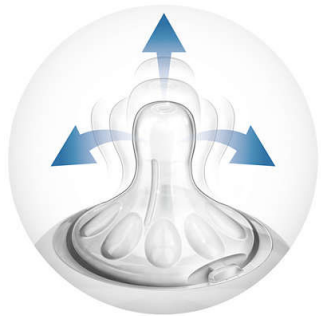

Unique comfort petals

Petals inside the nipple increase softness and flexibility without nipple collapse. Your baby will enjoy a more comfortable and contented feed.