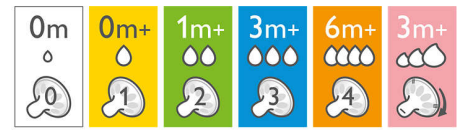

Pharmaceutical grade glass

Premium quality borosilicate glass to ensure the highest quality for ultimate purity.

Simple to use and clean

Wide bottle neck makes filling and cleaning easy. Only a few parts for quick and simple assembly.

Choosing the right nipple

The Philips Avent Natural range offers different nipple softness and increasing flow rates for every development stage of your baby.

Compatibility across the range

Mix and match our breast pump, bottle and cup parts, and create the product that works for you, when you need it!