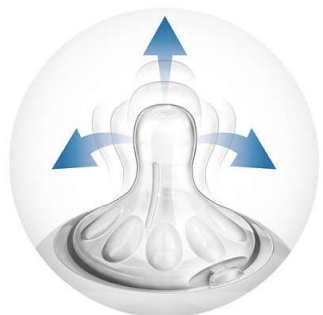

Unique comfort petals

Petals inside the nipple increase softness and flexibility without nipple collapse. Your baby will enjoy a more comfortable and contented feed.