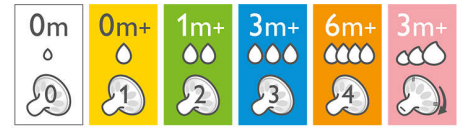

Pharmaceutical grade glass

Premium quality borosilicate glass to ensure the highest quality for ultimate purity.

Simple to use and clean

Wide bottle neck makes filling and cleaning easy. Only a few parts for quick and simple assembly.

Choosing the right nipple

The Philips Avent Natural range offers different nipple softness and increasing flow rates for every development stage of your baby.

Compatibility across the range

Mix and match our breast pump, bottle and cup parts, and create the product that works for you, when you need it!