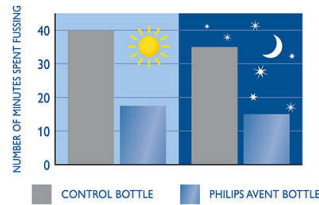

chosen by your baby to minimize overeating and spit-up, burping and gas

Significantly reduces fussing

Sleep and nutrition are vital to your baby's health and happiness. A randomised clinical trial was carried out to see whether infant baby bottle design affects "infant behavior". The Philips Avent Classic baby bottle was shown to significantly reduce fussing by approximately 28 minutes a day as compared to the comparator bottle (46 min vs 74 min, $p=0.05$) This was especially true during the night-time.**