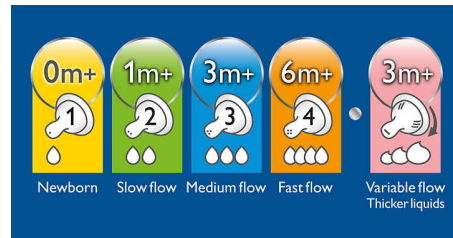

Reduce fussing and discomfort

- Clinically proven to significantly reduce fussing

To fit your baby's growing needs

- Five different nipple flow rates are available

PHILIPS

Highlights

0% BPA

This product contains 0% BPA

Unique anti-colic system

As your baby feeds, the unique valve on the nipple flexes to allow air into the bottle instead of your baby's tummy.*

Easy latch on

Unique valve on the nipple flexes to your baby's feeding rhythm. Milk will only flow at the pace

chosen by your baby to minimize overeating and spit-up, burping and gas

Significantly reduces fussing

Sleep and nutrition are vital to your baby's health and happiness. A randomised clinical trial was carried out to see whether infant baby bottle design affects "infant behavior". The Philips Avent Classic baby bottle was shown to significantly reduce fussing by approximately 28 minutes a day as compared to the comparator bottle (46 min vs 74 min, $p=0.05$) This was especially true during the night-time.**

Fits your baby's growing needs

Five different nipple flow rates are available.

Specifications

Development stages

- Stage: 6 months +

Bottle

- Material: BPA free

Material