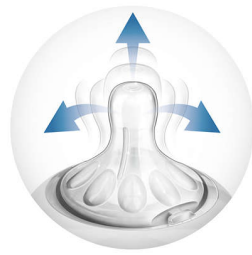

Natural latch on

The wide breast shaped nipple promotes natural latch on similar to the breast, making it easy for your baby to combine breast and bottle feeding.

Thick Feed - Natural

With the thick feed nipple, you can feed your baby with thicker feeds, following his developed feeding needs. We recommend to use this nipple for thicker feeds such as AR (thickened) milk, milk mixed with baby rice, milk mixed with baby food, puree, soup...

Unique comfort petals

Petals inside the nipple increase softness and flexibility without nipple collapse. Your baby will enjoy a more comfortable and contented feed.

Specifications

Development stages

Stage: 6 - 12 months

What is included

Soft, Variable Flow Nipple: 2 pcs
Soft, Thick Feed Nipple: 2 pcs

Material

Nipple: BPA free*, Silicone

Design

Nipple design: Breast shaped nipple, Unique comfort petals, Extra wide

Nipple

Flow speed: Fast flow

Months: 6m+

Holes: Slot hole

Functions

Anti-colic valve: Advanced anti-colic system

Latch on: Easy combine breast and bottle, Natural latch on

Nipple: Extra soft and flexible teat, Unique comfort petals

Consumer Trade Item