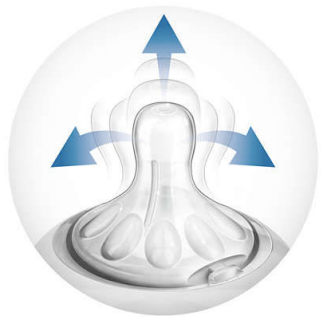

PHILIPS
AVENT

Natural teat
2 pieces Variable flow, 3m+

Highlights

Natural latch on

The wide, breast-shaped teat promotes natural latch-on similar to the breast, making it easy for your baby to combine breast and bottle feeding.

Unique comfort petals

Petals inside the teat increase softness and flexibility without teat collapse. Your baby will enjoy a more comfortable and contented feed.

Advanced anti-colic valve

Innovative twin valve designed to reduce colic and discomfort by venting air into the bottle and not baby's tummy.

BPA free

This teat is made from silicone - a BPA-free material (Following EU directive 2011/8/EU)

Different flow rates

Philips Avent offers four different flow rates to keep up with your baby's growth. Remember that age indications are approximate as babies develop at different rates. Philips Avent offers the newborn flow teat with 1 hole (0M+), the slow flow teat with 2 holes (1M+), the medium flow teat with 3 holes (3M+) and the fast flow teat with 4 holes (6M+). All teats are available in twin packs.