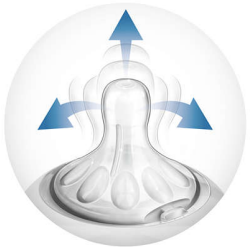

Easy to hold and grip in any direction

- Ergonomic shape for maximum comfort

Highlights

Natural latch on

The wide breast shaped nipple promotes natural latch on similar to the breast, making it easy for your baby to combine breast and bottle feeding.

Unique comfort petals

Petals inside the nipple increase softness and flexibility without nipple collapse. Your baby will enjoy a more comfortable and contented feed.

Advanced anti-colic valve

Innovative twin valve designed to reduce colic and discomfort by venting air into the bottle and not baby's tummy.