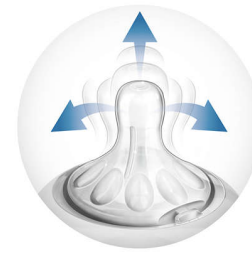

## Compatibility across the range

The new Philips Avent Natural bottle is compatible with the Philips Avent range, excluding Classic bottles and cup handles. We advise to use the Natural bottles with Natural feeding nipples only.

## Natural latch on

The wide breast shaped nipple promotes natural latch on similar to the breast, making it easy for your baby to combine breast and bottle feeding.

## Unique comfort petals

Petals inside the nipple increase softness and flexibility without nipple collapse. Your baby will enjoy a more comfortable and contented feed.