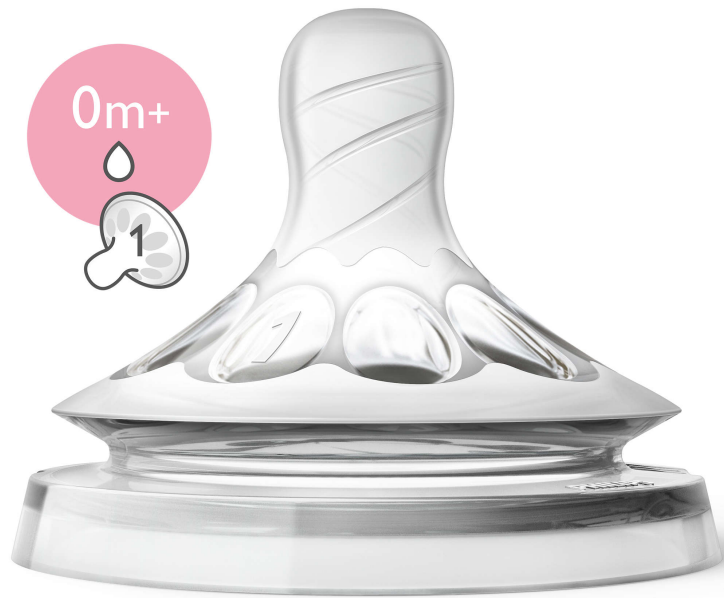

## AVENT

Natural nipple

2 pieces

Newborn flow

0m+

SCF651/23

### Extra soft and flexible nipple

Our new nipple, with skin soft material and flexible spiral design, more closely resembles the breast. The comfort petals and natural nipple shape allows natural latch on and makes it easy to combine breast and bottle feeding.

#### **Easy to combine breast and bottle feeding**

- Natural latch on due to the wide breast shaped nipple
- Skin-soft teat designed for a natural feed

## Flexible spiral teat design

The spiral design combined with our comfort petals inside the nipple increases softness and the flexibility allowing natural tongue movement without nipple collapse. Designed to give your baby a more comfortable and content feeding.