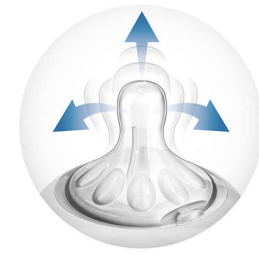

## Natural latch on

The wide breast shaped nipple promotes natural latch on similar to the breast, making it easy for your baby to combine breast and bottle feeding.

## Simple to use and clean

Wide bottle neck makes filling and cleaning easy. Only a few parts for quick and simple assembly.

## Unique comfort petals

Petals inside the nipple increase softness and flexibility without nipple collapse. Your baby will enjoy a more comfortable and contented feed.