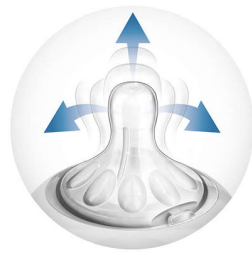

Natural latch on

The wide breast shaped nipple promotes natural latch on similar to the breast, making it easy for your baby to combine breast and bottle feeding.

Thick Feed - Natural

With the thick feed nipple, you can feed your baby with thicker feeds, following his developed feeding needs. We recommend to use this nipple for thicker feeds such as AR (thickened) milk, milk mixed with baby rice, milk mixed with baby food, puree, soup...

Unique comfort petals

Petals inside the nipple increase softness and flexibility without nipple collapse. Your baby will enjoy a more comfortable and contented feed.

Specifications

Development stages

Stage: 6 - 12 months

What is included

Soft, Variable Flow Nipple: 2 pcs

Soft, Thick Feed Nipple: 2 pcs

Material

Nipple: BPA free*, Silicone

Design

Nipple design: Breast shaped nipple, Unique comfort petals, Extra wide

Nipple

Flow speed: Fast flow

Months: 6m+

Holes: Slot hole

Functions

Anti-colic valve: Advanced anti-colic system

Latch on: Easy combine breast and bottle, Natural latch on

Nipple: Extra soft and flexible teat, Unique comfort petals