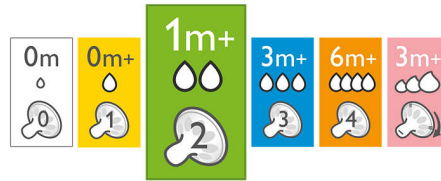

A comfortable and contented feed for your baby

- Flexible spiral design combined with comfort petals

Highlights

Natural latch on

The wide breast shaped nipple promotes a natural latch on similar to the breast, making it easy for your baby to combine breast and bottle feeding.

Anti-colic valve technology

Our unique anti-colic valve technology was designed to reduce colic and discomfort, by venting air away from your baby's tummy.

Simple to use and clean

Wide bottle neck makes filling and cleaning easy. Only a few parts for quick and simple assembly.

Ultra soft nipple

The nipple has an ultra soft texture, designed to mimic the feel of the breast.

Choosing the right nipple

The Philips Avent Natural range offers different nipple softness and increasing flow rates for every development stage of your baby.