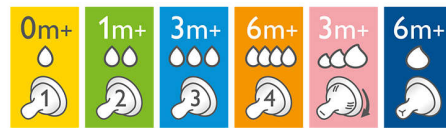

A comfortable and contented feed for your baby

- Flexible spiral design combined with comfort petals

Highlights

Natural latch on

The wide breast shaped teat promotes a natural latch-on similar to the breast, making it easy for your baby to combine breast and bottle feeding.

Anti-colic valve

Anti-colic valve designed to keep air away from your baby's tummy, to help reduce colic and discomfort.

Simple to use and clean

Wide bottle neck makes filling and cleaning easy. Only a few parts for quick and simple assembly.

Ultra soft teat

The teat has an ultra soft texture, designed to mimic the feel of the breast.

Choosing the right teat

The Philips Avent Natural range offers different teat softness and increasing flow rates for each of your baby's development stages.