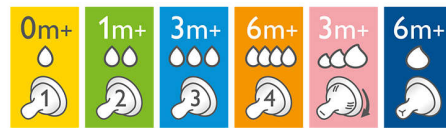

A comfortable and contented feed for your baby

- Flexible spiral design combined with comfort petals

Highlights

Natural latch on

The wide breast shaped teat promotes a natural latch on similar to the breast, making it easy for your baby to combine breast and bottle feeding.

Anti-colic valve

Anti-colic valve designed to keep air away from your baby's tummy, to help reduce colic and discomfort.

This bottle is BPA free*

The Philips Avent Natural bottle is made of BPA free* material (polypropylene).

Ultra soft teat

The teat has an ultra soft texture, designed to mimic the feel of the breast.

Choosing the right teat

The Philips Avent Natural range offers different teat softness and increasing flow rates for every development stage of your baby.

Simple to use and clean

Wide bottle neck makes filling and cleaning easy. Only a few parts for quick and simple assembly.

Flexible spiral design

Flexible spiral design, combined with our unique comfort petals to create a flexible teat, allowing for a more natural feed without teat collapse.