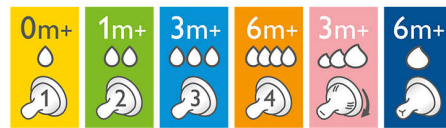

## Anti-colic valve

Anti-colic valve designed to keep air away from your baby's tummy, to help reduce colic and discomfort.

## Simple to use and clean

Wide bottle neck makes filling and cleaning easy. Only a few parts for quick and simple assembly.

## Ultra soft teat

The teat has an ultra soft texture, designed to mimic the feel of the breast.

## Choosing the right teat

The Philips Avent Natural range offers different teat softness and increasing flow rates for each of your baby's development stages.