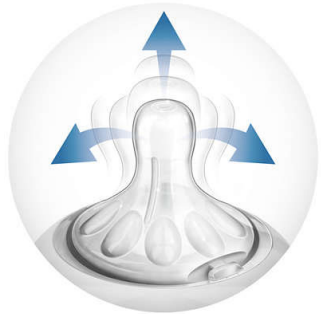

PHILIPS
AVENT

Natural nipple
2 pieces Slow flow, 1m+

Highlights

Natural latch on

The wide breast shaped nipple promotes natural latch on similar to the breast, making it easy for your baby to combine breast and bottle feeding.

Unique comfort petals

Petals inside the nipple increase softness and flexibility without nipple collapse. Your baby will enjoy a more comfortable and contented feed.

Advanced anti-colic valve

Innovative twin valve designed to reduce colic and discomfort by venting air into the bottle and not baby's tummy.

BPA free

This nipple is made from silicone - a BPA-free material (Following EU directive 2011/8/EU)

Different flow rates

Philips Avent offers four different flow rates to keep up with your baby's growth. Remember that age indications are approximate as babies develop at different rates. Philips Avent offers the newborn flow nipple with 1 hole (0M+), the slow flow nipple with 2 holes (1M+), the medium flow nipple with 3 holes (3M+) and the fast flow nipple with 4 holes (6M+). All nipples are available in twin packs.