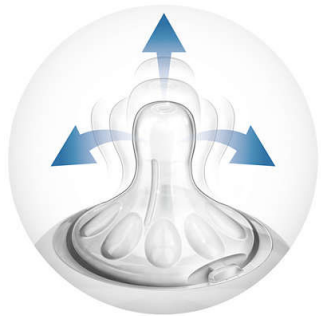

Easy to hold and grip in any direction

- Ergonomic shape for maximum comfort

PHILIPS
AVENT

Natural baby bottle
1 Bottle 9oz/260ml, Slow flow nipple

Highlights

Natural latch on

The wide breast shaped nipple promotes natural latch on similar to the breast, making it easy for your baby to combine breast and bottle feeding.

Unique comfort petals

Petals inside the nipple increase softness and flexibility without nipple collapse. Your baby will enjoy a more comfortable and contented feed.

Advanced anti-colic valve

Innovative twin valve designed to reduce colic and discomfort by venting air into the bottle and not baby's tummy.

Ergonomic shape

Due to the unique shape, the bottle is easy to hold and grip in any direction for maximum comfort, even for baby's tiny hands.

Compatibility across the range

The new Philips Avent Natural bottle is compatible with the Philips Avent range,