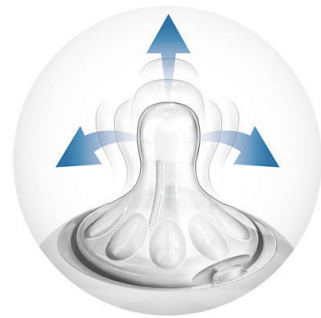

### Natural latch on

The wide breast shaped nipple promotes natural latch on similar to the breast, making it easy for your baby to combine breast and bottle feeding.

### Unique comfort petals

Petals inside the nipple increase softness and flexibility without nipple collapse. Your baby will enjoy a more comfortable and contented feed.

SCF656/27