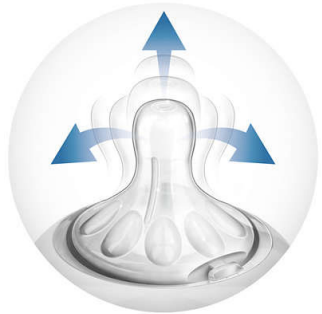

PHILIPS
AVENT

Natural nipple
2 pieces Newborn flow, 0m+

Highlights

Natural latch on

The wide breast shaped nipple promotes natural latch on similar to the breast, making it easy for your baby to combine breast and bottle feeding.

Unique comfort petals

Petals inside the nipple increase softness and flexibility without nipple collapse. Your baby will enjoy a more comfortable and contented feed.

Advanced anti-colic valve

Innovative twin valve designed to reduce colic and discomfort by venting air into the bottle and not baby's tummy.

BPA free

This nipple is made from silicone - a BPA-free material (Following EU directive 2011/8/EU)

Different flow rates

Philips Avent offers four different flow rates to keep up with your baby's growth. Remember that age indications are approximate as babies develop at different rates. Philips Avent offers the newborn flow nipple with 1 hole (0M+), the slow flow nipple with 2 holes (1M+), the medium flow nipple with 3 holes (3M+) and the fast flow nipple with 4 holes (6M+). All nipples are available in twin packs.

What is included

- Soft, Newborn Flow nipple: 2 pcs

Design

- Nipple design: Breast shaped nipple, Unique comfort petals, Extra wide

Nipple

- Flow speed: Newborn flow
- Holes: 1 hole
- Months: 0m+

Functions

- Latch on: Easy combine breast and bottle, Natural latch on
- Nipple: Unique comfort petals, Extra soft and flexible teat