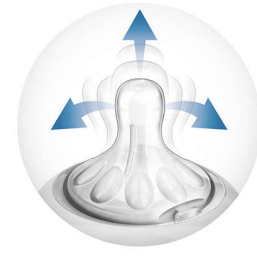

Ergonomic shape

Due to the unique shape, the bottle is easy to hold and grip in any direction for maximum comfort, even for baby's tiny hands.

This bottle is BPA free*

The Philips Avent Natural bottle is made of BPA free* material (polypropylene).

Compatibility across the range

The new Philips Avent Natural bottle is compatible with the Philips Avent range, excluding Classic bottles and cup handles. We advise to use the Natural bottles with Natural feeding nipples only.

Natural latch on

The wide breast shaped nipple promotes natural latch on similar to the breast, making it easy for your baby to combine breast and bottle feeding.

Unique comfort petals

Petals inside the nipple increase softness and flexibility without nipple collapse. Your baby will enjoy a more comfortable and contented feed.