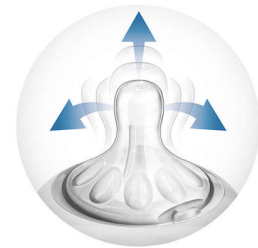

Natural latch on

The wide, breast-shaped teat promotes natural latch-on similar to the breast, making it easy for your baby to combine breast and bottle feeding.

This bottle is BPA free*

The Philips Avent Natural bottle is made of BPA-free* material (polypropylene).

Different sizes

The Philips Avent Natural bottle is available in 4 sizes: 2 oz/60 ml, 4 oz/125 ml, 9 oz/260 ml and 11 oz/330 ml. Bottles are available in single and multi packs.

Unique comfort petals

Petals inside the teat increase softness and flexibility without teat collapse. Your baby will enjoy a more comfortable and contented feed.