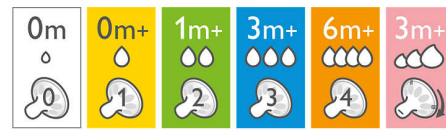

A comfortable and contented feed for your baby

- Flexible spiral design combined with comfort petals

Highlights

Natural latch on

The wide breast shaped nipple promotes a natural latch on similar to the breast, making it easy for your baby to combine breast and bottle feeding.

Anti-colic valve technology

Our unique anti-colic valve technology was designed to reduce colic and discomfort, by venting air away from your baby's tummy.

Simple to use and clean

Wide bottle neck makes filling and cleaning easy. Only a few parts for quick and simple assembly.

Ultra soft nipple

The nipple has an ultra soft texture, designed to mimic the feel of the breast.

Choosing the right nipple

The Philips Avent Natural range offers different nipple softness and increasing flow rates for every development stage of your baby.