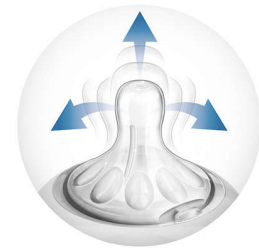

Natural latch on

The wide, breast-shaped teat promotes natural latch-on similar to the breast, making it easy for your baby to combine breast and bottle feeding.

This bottle is BPA free*

The Philips Avent Natural bottle is made of BPA-free* material (polypropylene).

Different sizes

The Philips Avent Natural bottle is available in 4 sizes: 2 oz/60 ml, 4 oz/125 ml, 9 oz/260 ml and 11 oz/330 ml. Bottles are available in single and multi packs.

Unique comfort petals

Petals inside the teat increase softness and flexibility without teat collapse. Your baby will enjoy a more comfortable and contented feed.