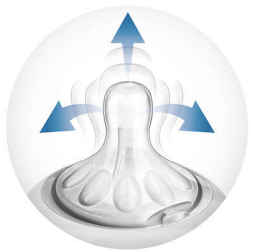

Easy to hold and grip in any direction

- Ergonomic shape for maximum comfort

Highlights

Natural latch on

The wide, breast-shaped teat promotes natural latch-on similar to the breast, making it easy for your baby to combine breast and bottle feeding.

Ergonomic shape

Due to the unique shape, the bottle is easy to hold and grip in any direction for maximum comfort, even for baby's tiny hands.

Compatibility across the range

The new Philips Avent Natural bottle is compatible with the Philips Avent range, excluding Classic bottles and cup handles. We advise using the Natural bottles with Natural feeding teats only.

Unique comfort petals

Petals inside the teat increase softness and flexibility without teat collapse. Your baby will enjoy a more comfortable and contented feed.

Curved brush head

Specially curved brush head and moulded handle-tip reach the corners of all wide neck bottles, teats and feeding products for thorough cleaning.

Simple to use and clean

Wide bottle neck makes filling and cleaning easy. Only a few parts for quick and simple assembly.

Advanced anti-colic valve

Innovative twin valve designed to reduce colic and discomfort by venting air into the bottle and not baby's tummy.