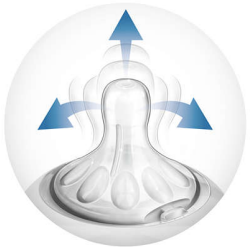

### **Easy to hold and grip in any direction**

- Ergonomic shape for maximum comfort

## Natural latch on

The wide, breast-shaped teat promotes natural latch-on similar to the breast, making it easy for your baby to combine breast and bottle feeding.

## Unique comfort petals

Petals inside the teat increase softness and flexibility without teat collapse. Your baby will enjoy a more comfortable and contented feed.