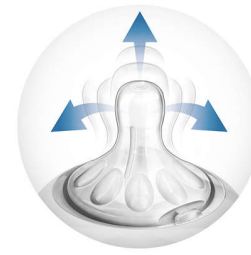

Ergonomic shape

Due to the unique shape, the bottle is easy to hold and grip in any direction for maximum comfort, even for baby's tiny hands.

This bottle is BPA free*

The Philips Avent Natural bottle is made of BPA free* material (polypropylene).

Compatibility across the range

The new Philips Avent Natural bottle is compatible with the Philips Avent range, excluding Classic bottles and cup handles. We advise to use the Natural bottles with Natural feeding nipples only.

Natural latch on

The wide breast shaped nipple promotes natural latch on similar to the breast, making it easy for your baby to combine breast and bottle feeding.

Unique comfort petals

Petals inside the nipple increase softness and flexibility without nipple collapse. Your baby will enjoy a more comfortable and contented feed.