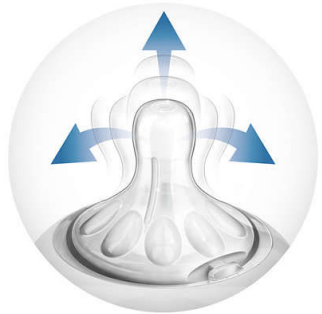

PHILIPS
AVENT

Natural nipple
2 pieces Fast flow, 6m+

Highlights

Natural latch on

The wide breast shaped nipple promotes natural latch on similar to the breast, making it easy for your baby to combine breast and bottle feeding.

Unique comfort petals

Petals inside the nipple increase softness and flexibility without nipple collapse. Your baby will enjoy a more comfortable and contented feed.

Advanced anti-colic valve

Innovative twin valve designed to reduce colic and discomfort by venting air into the bottle and not baby's tummy.

BPA free

This nipple is made from silicone - a BPA-free material (Following EU directive 2011/8/EU)

Different flow rates

Philips Avent offers four different flow rates to keep up with your baby's growth. Remember that age indications are approximate as babies develop at different rates. Philips Avent offers the newborn flow nipple with 1 hole (0M+), the slow flow nipple with 2 holes (1M+), the medium flow nipple with 3 holes (3M+) and the fast flow nipple with 4 holes (6M+). All nipples are available in twin packs.

What is included

- Soft, Fast Flow nipple: 2 pcs

Design

- Nipple design: Breast shaped nipple, Unique comfort petals, Extra wide

Nipple

- Flow speed: Fast flow
- Holes: 4 holes
- Months: 6m+

Functions

- Latch on: Easy combine breast and bottle, Natural latch on
- Nipple: Unique comfort petals, Extra soft and flexible teat