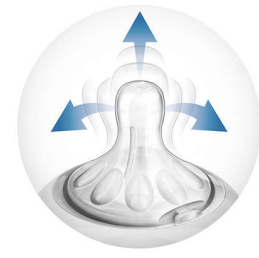

Natural latch on

The wide breast shaped nipple promotes natural latch on similar to the breast, making it easy for your baby to combine breast and bottle feeding.

Simple to use and clean

Wide bottle neck makes filling and cleaning easy. Only a few parts for quick and simple assembly.

This bottle is BPA free*

The Philips Avent Natural bottle is made of BPA free* material (polypropylene).

Unique comfort petals

Petals inside the nipple increase softness and flexibility without nipple collapse. Your baby will enjoy a more comfortable and contented feed.

Specifications

Design

Bottle design: Ergonomic shape, Wide neck, Decoration

Material

Bottle: Polypropylene, BPA free*

Nipple: Silicone, BPA free*

What is included

Baby bottle: 1 pcs