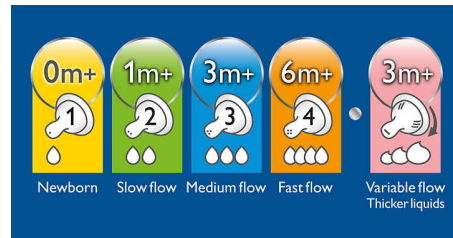

Reduce fussing and discomfort

- Clinically proven to significantly reduce fussing

To fit your baby's growing needs

- Five different teat flow rates are available

PHILIPS

Highlights

0% BPA

This product contains 0% BPA

Unique anti-colic system

As your baby feeds, the unique valve on the teat flexes to allow air into the bottle instead of your baby's tummy.*

Easy latch on

Unique valve on the teat flexes to your baby's feeding rhythm. Milk will only flow at the pace chosen by

your baby to minimise overeating and spit-up, burping and gas

Helps settle your baby

Sleep and nutrition are vital to your baby's health and happiness. A randomised clinical trial was carried out to see whether infant baby bottle design affects "infant behaviour". The Philips Avent Classic baby bottle was shown to significantly reduce fussing by approximately 28 minutes a day as compared to the comparator bottle (46 min vs. 74 min, $p=0.05$). This was especially true at night.**

Fits your baby's growing needs

Five different teat flow rates are available.

Specifications

Development stages

- Stage: 6 months +

Bottle

- Material: BPA free

Material