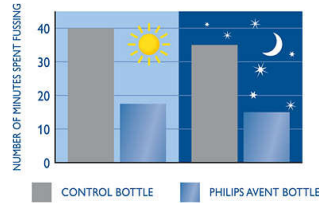

Unique anti-colic system

As your baby feeds, the unique valve on the teat flexes to allow air into the bottle instead of your baby's tummy.*

Easy latch on

Unique valve on the teat flexes to your baby's feeding rhythm. Milk will only flow at the pace chosen by

your baby to minimise overeating and spit-up, burping and gas

Helps settle your baby

Sleep and nutrition are vital to your baby's health and happiness. A randomised clinical trial was carried out to see whether infant baby bottle design affects "infant behaviour". The Philips Avent Classic baby bottle was shown to significantly reduce fussing by approximately 28 minutes a day as compared to the comparator bottle (46 min vs. 74 min, $p=0.05$). This was especially true at night.**