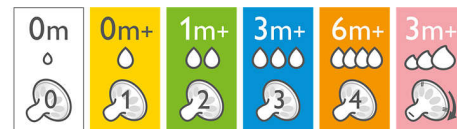

Choosing the right nipple

The Philips Avent Natural range offers different nipple softness and increasing flow rates for every development stage of your baby.