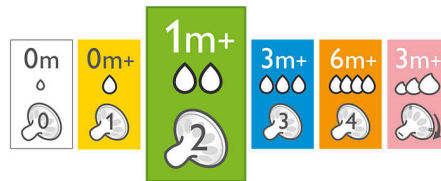

A comfortable and contented feed for your baby

- Flexible spiral design combined with comfort petals

Highlights

Natural latch on

The wide breast shaped nipple promotes a natural latch on similar to the breast, making it easy for your baby to combine breast and bottle feeding.

Anti-colic valve technology

Our unique anti-colic valve technology was designed to reduce colic and discomfort, by venting air away from your baby's tummy.

Simple to use and clean

Wide bottle neck makes filling and cleaning easy. Only a few parts for quick and simple assembly.

Ultra soft nipple

The nipple has an ultra soft texture, designed to mimic the feel of the breast.

Choosing the right nipple

The Philips Avent Natural range offers different nipple softness and increasing flow rates for every development stage of your baby.