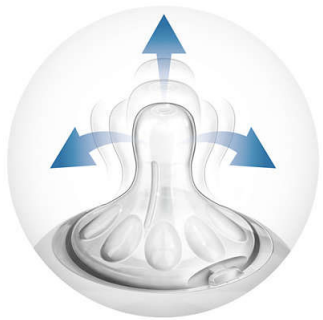

Advanced anti-colic valve

Innovative twin valve designed to reduce colic and discomfort by venting air into the bottle and not baby's tummy.

Simple to use and clean

Wide bottle neck makes filling and cleaning easy. Only a few parts for quick and simple assembly.

Unique comfort petals

Petals inside the nipple increase softness and flexibility without nipple collapse. Your baby will enjoy a more comfortable and contented feed.

Ergonomic shape

Due to the unique shape, the bottle is easy to hold and grip in any direction for maximum comfort, even for baby's tiny hands.