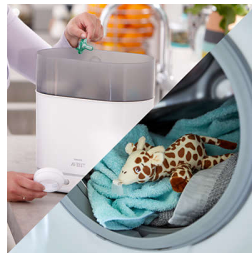

Baby's first friend

Includes Soothie, used by healthcare professionals

Philips Avent Soothie snuggle is a plush toy with Soothie, the pacifier used by healthcare professionals to calm newborns. Toy is soft, lightly weighted to help make babies feel secure. It's easy to find & hold. Detachable for easy cleaning

Used in hospitals

Trusted by healthcare professionals to calm newborns, Soothies are distributed in hospitals in the USA.*

Medical grade silicone

The pacifier is made of BPA-free, durable, yet flexible medical grade silicone.

Detaches for easy cleaning

Plush toy easily detaches from Soothie and both are easy to clean.

Easily cleaned and sterilized

Plush toy can be machine or hand washed. Soothie can be cleaned in dishwasher, a sterilizer or in boiling water. Feel good knowing it is always clean and safe for your little one.