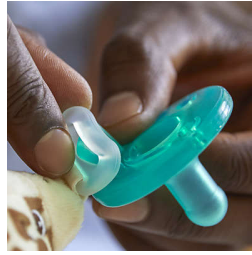

Baby's first friend

Includes Soothie, used by healthcare professionals

Philips Avent Soothie snuggle is a plush toy with Soothie, the pacifier used by healthcare professionals to calm newborns. Toy is soft, lightly weighted to help make babies feel secure. It's easy to find & hold. Detachable for easy cleaning

- Pick your favorite or collect all eight adorable characters

Highlights

Includes Soothie

Cuddly soft plush toy included with our Soothie. Soothie is made of soft, flexible silicone and is used in hospitals.

Used in hospitals

Trusted by healthcare professionals to calm newborns, Soothies are distributed in hospitals in the USA.*

Medical grade silicone

The pacifier is made of BPA-free, durable, yet flexible medical grade silicone.

Detaches for easy cleaning

Plush toy easily detaches from Soothie and both are easy to clean.

Easily cleaned and sterilized

Plush toy can be machine or hand washed. Soothie can be cleaned in dishwasher, a sterilizer or in boiling water. Feel good knowing it is always clean and safe for your little one.