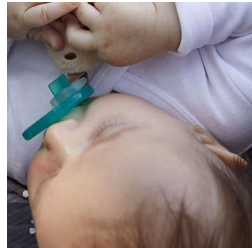

Used in hospitals

Trusted by healthcare professionals to calm newborns, Soothies are distributed in hospitals in the USA.*

Medical grade silicone

The pacifier is made of BPA-free, durable, yet flexible medical grade silicone.

Detaches for easy cleaning

Plush toy easily detaches from Soothie and both are easy to clean.

Easily cleaned and sterilized

Plush toy can be machine or hand washed. Soothie can be cleaned in dishwasher, a sterilizer or in boiling water. Feel good knowing it is always clean and safe for your little one.

Easy to find

No more hunting and searching for Soothies! The plush toy makes Soothie easy to find.

Helps keep Soothie in place

Plush toy is soft and lightly weighted, which helps keep Soothie close to baby. This helps keep it and the Soothie in place while keeping baby company.

Fits Philips Avent pacifiers

Plush toy is compatible with all Philips Avent Soothies and pacifiers, so you can mix and match and create the product that is right for baby.

A little buddy for baby

Plush toy is a friendly first companion for baby. Choose from eight adorable characters: fox, cow, giraffe, monkey, elephant, seal, koala or sloth.