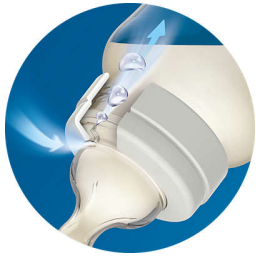

Clinically proven to reduce colic and discomfort*

- Anti-colic system proven to reduce colic*
- 60% less fussing at night*
- Nipple shape designed for secure latch
- Ribbed texture prevents collapse for uninterrupted feeding

Easy to use, clean and assemble

- Easy to assemble with only fewer parts
- Leak-free design
- Easy to clean bottles especially with curved brush head

Highlights

Less colic

Our clinically proven Airflex venting system is designed to reduce gas and colic. As your baby feeds, the valve integrated into the nipple flexes to allow air into the bottle to prevent vacuum build up and vents it towards the back of the bottle. It keeps air in the bottle and away from baby's tummy to help reduce gas, spit-up and burping.

Secure latch

The nipple is designed not to collapse, for a secure latch and uninterrupted feeding.

Easy to assemble

Our Anti-colic bottle has fewer parts for quick and simple assembly.

Growing up with your baby