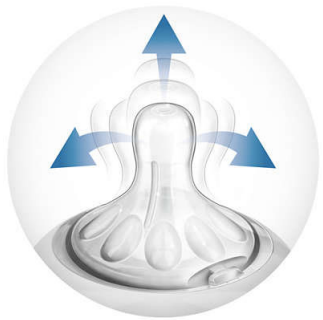

## Natural latch on

The wide breast shaped nipple promotes natural latch on similar to the breast, making it easy for your baby to combine breast and bottle feeding.

## Advanced anti-colic valve

Innovative twin valve designed to reduce colic and discomfort by venting air into the bottle and not baby's tummy.

## Ergonomic shape

Due to the unique shape, the bottle is easy to hold and grip in any direction for maximum comfort, even for baby's tiny hands.

## Unique comfort petals

Petals inside the nipple increase softness and flexibility without nipple collapse. Your baby will enjoy a more comfortable and contented feed.