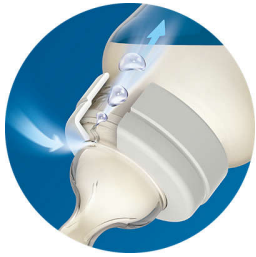

SCF403/47

Clinically proven to reduce colic and discomfort*

Designed to reduce gas

Our anti-colic bottle's Airflex venting system and textured nipple is designed to minimize feeding interruptions and discomfort. With its integrated anti-colic valve, air is vented into the bottle and away from the baby's tummy.

- Anti-colic system proven to reduce colic*
- 60% less fussing at night*
- Nipple shape designed for secure latch
- Ribbed texture prevents collapse for uninterrupted feeding

Easy to use, clean and assemble

- Easy to assemble with only fewer parts
- Wide neck bottle with rounded corner for easy cleaning
- Easy to hold
- Leak-free design

Highlights

Less colic

Our clinically proven Airflex venting system is designed to reduce gas and colic. As your baby feeds, the valve integrated into the nipple flexes to allow air into the bottle to prevent vacuum build up and vents it towards the back of the bottle. It keeps air in the bottle and away from baby's tummy to help reduce gas, spit-up and burping.

Secure latch

The nipple is designed not to collapse, for a secure latch and uninterrupted feeding.

Easy to assemble

Our Anti-colic bottle has fewer parts for quick and simple assembly.

Growing up with your baby